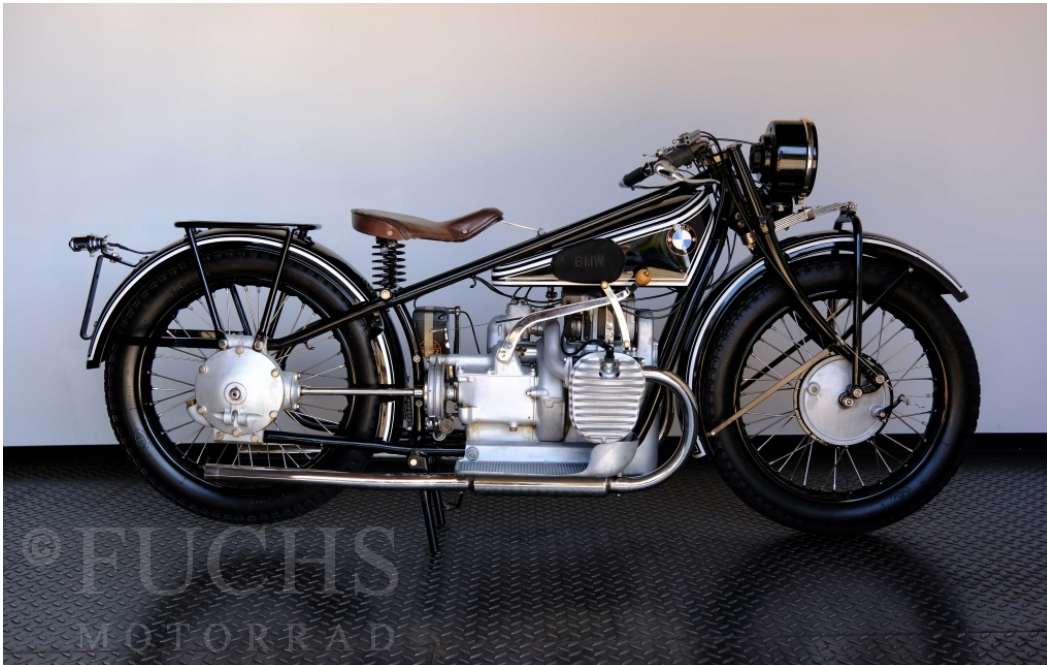

FUCHS

MOTORRAD

Brand:

BMW

Model:

R 62

First Registration:

1929

Frame Number:

280XX

Mileage:

KW (HP) ccm:

13 (18) 745 ccm

Price:

45.800 EUR VAT not separate identificationable

General Information:

This R 62 was acquired from a museum. The BMW dates from the year 1929.

After a long period of inactivity our restorer recommissions the BMW makes it roadworthy again and carries out maintenance and a thorough inspection.