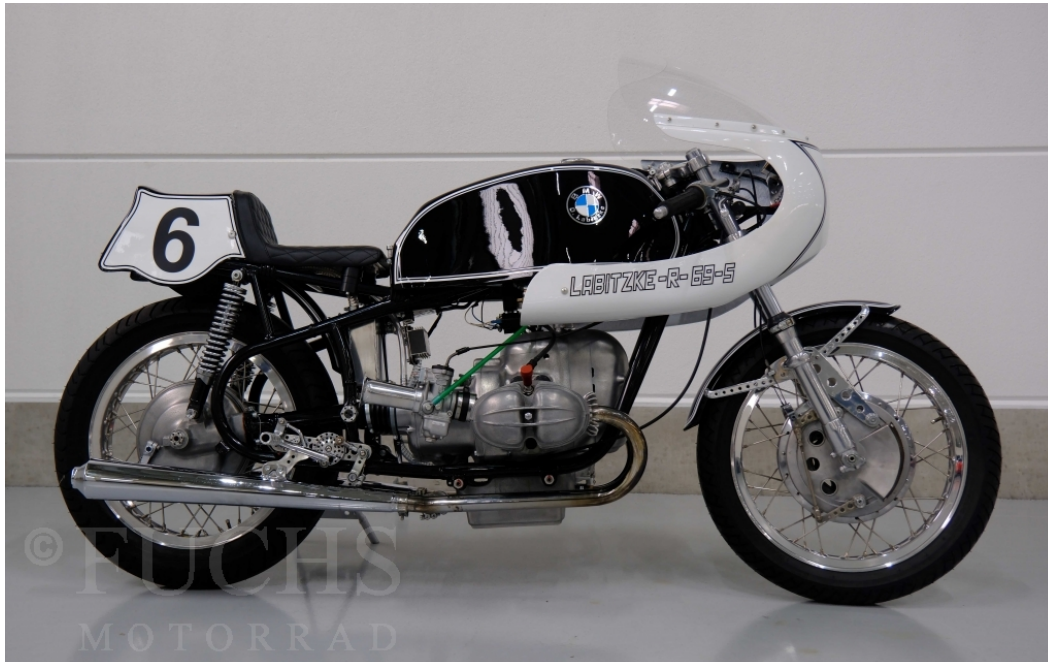

# FUCHS

MOTORRAD

Brand:

**BMW**

Model:

**Labitzke R 69S**

First Registration:

**1968**

Frame Number:

**6600XX**

Mileage:

KW (HP) ccm:

**--(--)**690** ccm**

Price:

**on request**

General Information:

**The racer Otto Labitzke rode a BMW racing bike for several years. Labitzke worked primarily as a police officer and later as a motorcycle dealer. Labitzke lived in Hilden. Our R 69S has been rebuilt and features the typical look of Labitzkes BMW racing bikes.**